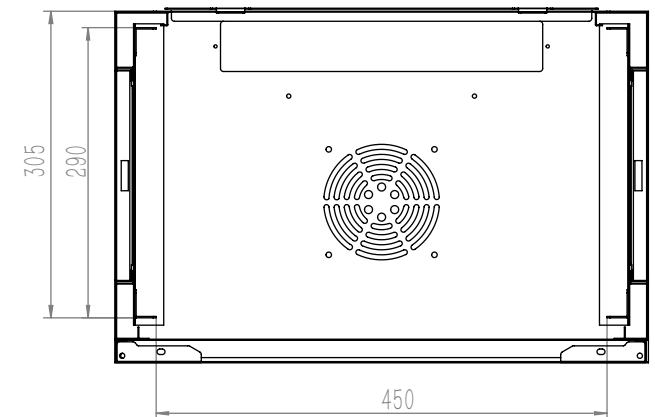

Top view

Bottom view

Cable entry

Side view

Front view

Back view

Maximum Working depth:
 "U" Rail - "U"Rail : 290mm
 "U" Rail - Rear door: 305mm

Cabinet dimensions: 540x350x370mm (6u)