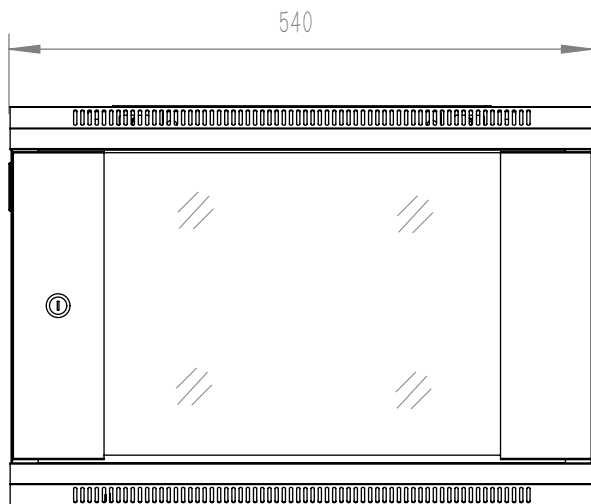

Top view

Bottom view

Cable entry

Side view

Front view

Back view

Maximum Working depth:
 "U" Rail - "U"Rail : 290mm
 "U" Rail - Rear door: 305mm

Cabinet dimensions: 540x350x370mm (6u)