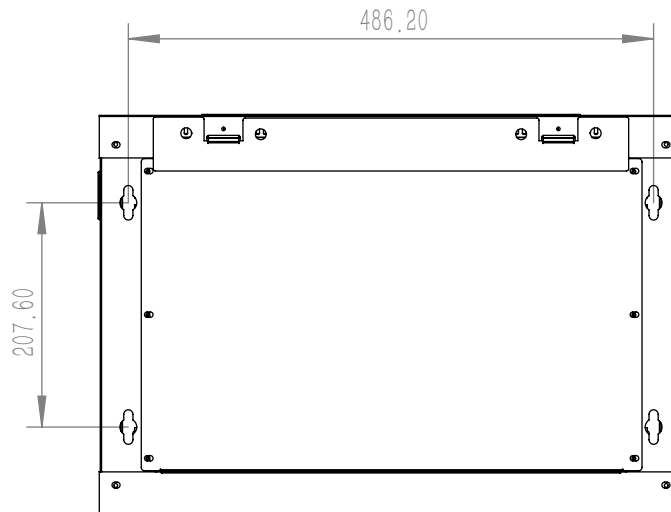

Top view

Bottom view

Cable entry

Side view

Front view

Back view

Maximum Working depth:
 "U" Rail - "U"Rail : 290mm
 "U" Rail - Rear door: 305mm

Cabinet dimensions: 540x350x370mm (6u)