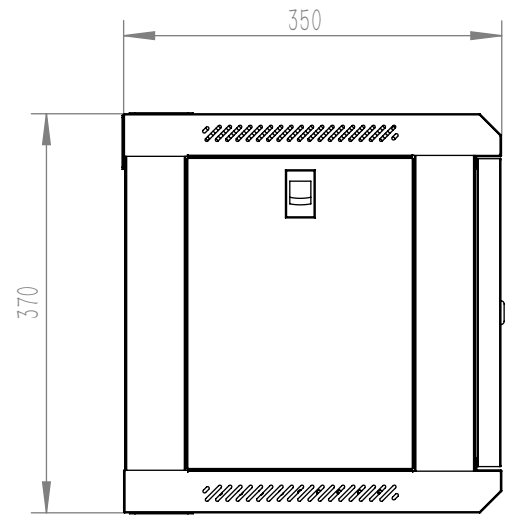

Top view

Bottom view

Cable entry

Side view

Front view

Back view

Maximum Working depth:
 "U" Rail - "U"Rail : 290mm
 "U" Rail - Rear door: 305mm

Cabinet dimensions: 540x350x370mm (6u)